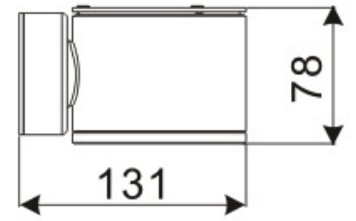

LED Wall Lighting – LR-W00130

Model No.	LR-W00130
LED Type	CREE XRC
LED Q'TY.	6
Beam Angle	30°
Minimum luminous flux(lm)	408
Voltage	120~240V
LED Watt	6W
Environmental Temperature	- 20°C~60°C
Environmental Humidity	0%-95%
Safety Class	I
Safety Type	IP44
Material	Aluminium
Driver	Included